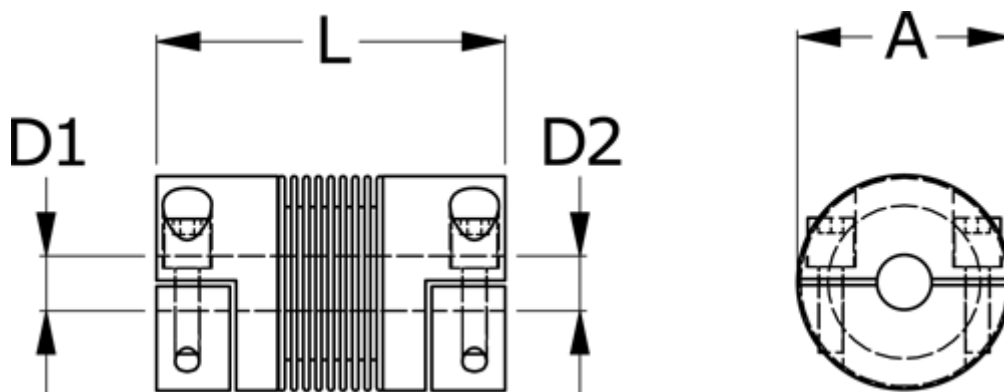

Data Sheet

Article number: 33304H05001336060
Description: Bellow coupling type 4H size500
Length 133 mm, bore 60/60 mm

Measures

A	= 122
D1	= 60
D2	= 60
L	= 133
Nom. torque NM (Tkn)	= 500